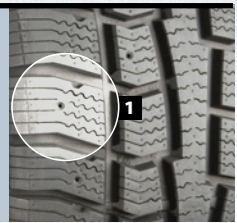

For speed symbols V,W & Y load capacity reductions of up to 15% apply, above 210 Km/h for V-rated tyres, 240 Km/h for W-rated tyres & 270 Km/h for Y-rated tyres. Please consult Cooper Tire & Rubber Company for further information.