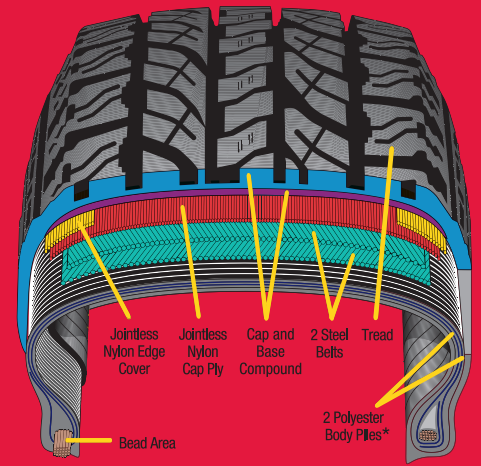

GEOLANDAR A/T-S® all-terrain tires have an aggressive design that'll make today's trucks or SUVs stand tall. But the real beauty lies deeper. With features ranging from Multi-Stepped Grooves to Dual Interlocking Pyramid Sipes, every Geolandar A/T-S packs the absolute latest in technology to deliver long, even treadwear. Featuring an extensive size line-up, the Geolandar A/T-S and its powerful on/off-road performance can be experienced across a broad range of applications.

ROUNDED-EDGE TREAD BLOCKS

Soften the contact between individual tread blocks and the ground to combat uneven tire wear and reduce noise.

DUAL INTERLOCKING PYRAMID SIPES

Maintain tread block rigidity for improved tire wear and excellent all-weather traction.

MULTI-STEPPED GROOVES

Increase surface area of the tread for greater traction in dirt or loose gravel.

LARGE TREAD BLOCKS

Mean more stability at highway speeds and enhanced handling with less noise.

AGGRESSIVE SIDEWALL PROTECTORS

Fight off sidewall cuts and abrasions, and increase off-road bite.

STAGGERED CENTER BLOCKS

Create more biting edges, which improve off-road performance.

SPECIAL COMPOUND TECHNOLOGY

Contributes to long, even wear through the integration of silica molecules.

THREE-PLY CASING CONSTRUCTION FOR LOAD RANGE E FITMENTS

Handles heavy loads at highway speeds and delivers outstanding durability.